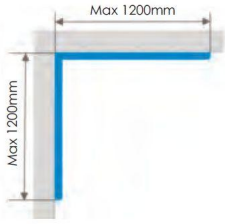

Kit Descriptions and Coverage:

- [Pack A](#)
- [Pack B](#)
- [Pack C](#)
- [Pack D](#)
- [Pack E](#)
- [Pack F](#)

Pack A

PACK A

Perfect for shower enclosures up to 1200mm

Pack includes:

- 2 x 1200mm postformed panels
- 2 x tubes neutral BB Complete
- 1 x tube colour match BB Complete

Pack B

PACK B

Perfect for shower enclosures, walk ins or baths up to 1800mm

Pack includes:

- 2 x 1200mm postformed panels
- 1 x 600mm tongue & groove panel
- 3 x tubes neutral BB Complete
- 1 x tube colour match BB Complete