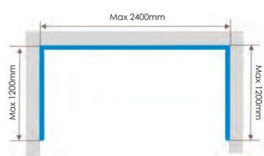

Pack C

PACK C

Perfect for large shower enclosures, walk ins or baths up to 2400mm

Pack includes:

- 2 x 1200mm postformed panels
- 1 x 1200mm tongue & groove panel
- 3 x tubes neutral BB Complete
- 1 x tube colour match BB Complete

Pack D

PACK D

Perfect for shower enclosures up to 1200mm

Pack includes:

- 2 x 1200mm postformed panels
- 1 x 1200mm tongue & groove panel
- 3 x tubes neutral BB Complete
- 1 x tube colour match BB Complete

Pack E

PACK E

Perfect for shower enclosures, walk ins or baths up to 1800mm

Pack includes:

- 2 x 1200mm postformed panels
- 1 x 1200mm tongue & groove panel
- 1 x 600mm tongue & groove panel
- 4 x tubes neutral BB Complete
- 1 x tube colour match BB Complete

Pack F

PACK F

Perfect for large shower enclosures, walk ins or baths up to 2400mm

Pack includes:

- 2 x 1200mm postformed panels
- 2 x 1200mm tongue & groove panel
- 4 x tubes neutral BB Complete
- 1 x tube colour match BB Complete