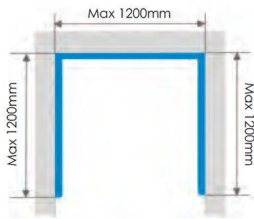

Pack B

PACK B

Perfect for shower enclosures, walk ins or baths up to 1800mm

Pack includes:

- 2 x 1200mm postformed panels
- 1 x 600mm tongue & groove panel
- 3 x tubes neutral BB Complete
- 1 x tube colour match BB Complete

Pack C

PACK C

Perfect for large shower enclosures, walk ins or baths up to 2400mm

Pack includes:

- 2 x 1200mm postformed panels
- 1 x 1200mm tongue & groove panel
- 3 x tubes neutral BB Complete
- 1 x tube colour match BB Complete

Pack D

PACK D

Perfect for shower enclosures up to 1200mm

Pack includes:

- 2 x 1200mm postformed panels
- 1 x 1200mm tongue & groove panel
- 3 x tubes neutral BB Complete
- 1 x tube colour match BB Complete

Pack E

PACK E

Perfect for shower enclosures, walk ins or baths up to 1800mm

Pack includes:

- 2 x 1200mm postformed panels
- 1 x 1200mm tongue & groove panel
- 1 x 600mm tongue & groove panel
- 4 x tubes neutral BB Complete
- 1 x tube colour match BB Complete