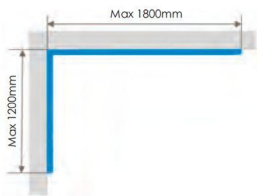

Kit Descriptions and Coverage:

- [Pack A](#)
- [Pack B](#)
- [Pack C](#)
- [Pack D](#)
- [Pack E](#)
- [Pack F](#)

Pack A

PACK A

Perfect for shower enclosures up to 1200mm

Pack includes:

- 2 x 1200mm postformed panels
- 2 x tubes neutral BB Complete
- 1 x tube colour match BB Complete

Pack B

PACK B

Perfect for shower enclosures, walk ins or baths up to 1800mm

Pack includes:

- 2 x 1200mm postformed panels
- 1 x 600mm tongue & groove panel
- 3 x tubes neutral BB Complete
- 1 x tube colour match BB Complete

Pack C

PACK C

Perfect for large shower enclosures, walk ins or baths up to 2400mm

Pack includes:

- 2 x 1200mm postformed panels
- 1 x 1200mm tongue & groove panel
- 3 x tubes neutral BB Complete
- 1 x tube colour match BB Complete