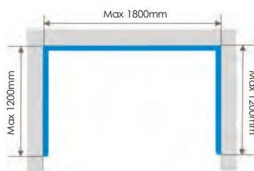

Pack C

PACK C

Perfect for large shower enclosures, walk ins or baths up to 2400mm

Pack includes:

- 2 x 1200mm postformed panels
- 1 x 1200mm tongue & groove panel
- 3 x tubes neutral BB Complete
- 1 x tube colour match BB Complete

Pack D

PACK D

Perfect for shower enclosures up to 1200mm

Pack includes:

- 2 x 1200mm postformed panels
- 1 x 1200mm tongue & groove panel
- 3 x tubes neutral BB Complete
- 1 x tube colour match BB Complete

Pack E

PACK E

Perfect for shower enclosures, walk ins or baths up to 1800mm

Pack includes:

- 2 x 1200mm postformed panels
- 1 x 1200mm tongue & groove panel
- 1 x 600mm tongue & groove panel
- 4 x tubes neutral BB Complete
- 1 x tube colour match BB Complete

Pack F

PACK F

Perfect for large shower enclosures, walk ins or baths up to 2400mm

Pack includes:

- 2 x 1200mm postformed panels
- 2 x 1200mm tongue & groove panel
- 4 x tubes neutral BB Complete
- 1 x tube colour match BB Complete