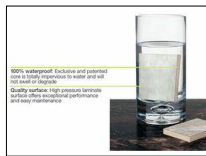

Manufacturer [Bushboard](#)

Description

Nuance laminate wall panelling kit by Bushboard - **Alabaster - Quarry**

Easy to Install

Nuance laminate panelling is an ideal alternative to tiling. Nuance panels can be cut and installed in a matter of hours. So if your planning a bathroom or wet room project then you can cut down on the disruption, mess and time taken compared to tiling. They can be used to panel out the shower area, the wall around the bath and even around the bath itself. The large format panels with postformed outer edges means there are no extrusions and few visible joints to distract the eye. The tongue and groove panels can be jointed with bespoke adhesives. This gives you joints that are 100% water tight and also virtually invisible to the eye.

100% Waterproof

Unlike some competitor paneling products, Bushboard Nuance laminate wall panelling is **100% waterproof**.

Bushboard Nuance panels are made with a patented core that is impervious to water. Add that to the high performance laminate surface, plus installation with Bushboard waterproof adhesive and sealant, and you have a shower area that is **guaranteed for 15 years** to cope with thousands of hours of showering.

Nuance is also unique because it doesn't need any trims or extrusions to help its performance. Its totally waterproof already, and without them you also get a superior looking finish.

Bushboard Nuance compared to Competitors (Why you shouldn't compare Nuance & competitor panels as 'like for like' products)

- **100% Waterproof** – unlike some competitor products the core is 100% waterproof and is **NOT** wood based.
- **Non-wood based core** - Panel will not swell if exposed to water, unlike some competitors MDF core based products. Especially true when competitor products are trimmed to size or drilled for fittings etc, the non-waterproof core is exposed.
- **Joints are almost invisible** – Unlike some competitor panels the joints in Nuance are almost invisible and require **NO unsightly joining strips or trims**. This helps to maintain the look of the panelling and creates one surface for easy cleaning, with less places for dirt to build up.
- **Curved post-formed finishing edge option** – Creates a neat and attractive finish to the panel at the outer edge. No trim required, unlike some competitor panels.
- **Can be used as a bath panel** – A highly effective, matching, solution in place of traditional bath panels. The 100% waterproof core will never swell like panels with a MDF or wood based core.

General Benefits of Bushboard Nuance Wall Panelling