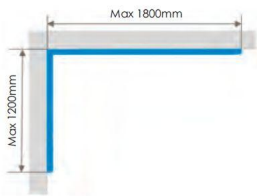

Kit Descriptions and Coverage:

- [Pack A](#)
- [Pack B](#)
- [Pack C](#)
- [Pack D](#)
- [Pack E](#)
- [Pack F](#)

Pack A

PACK A

Perfect for shower enclosures up to 1200mm

Pack includes:

- 2 x 1200mm postformed panels
- 2 x tubes neutral BB Complete
- 1 x tube colour match BB Complete

Pack B

PACK B

Perfect for shower enclosures, walk ins or baths up to 1800mm

Pack includes:

- 2 x 1200mm postformed panels
- 1 x 600mm tongue & groove panel
- 3 x tubes neutral BB Complete
- 1 x tube colour match BB Complete

Pack C

PACK C

Perfect for large shower enclosures, walk ins or baths up to 2400mm

Pack includes:

- 2 x 1200mm postformed panels
- 1 x 1200mm tongue & groove panel
- 3 x tubes neutral BB Complete
- 1 x tube colour match BB Complete