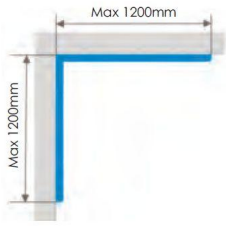

View the Bushboard Nuance FAQ's and Installation Video at: [Nuance Wall Laminate Installation & Help](#)

Download the: [Bushboard Nuance Installation Instructions](#)

To arrange for a sample of Bushboard Nuance in your chosen finish, please call our customers services on **0800 280 8008**, whom will arrange for a sample to be sent to your home.

Kit Descriptions and Coverage:

- [Pack A](#)
- [Pack B](#)
- [Pack C](#)
- [Pack D](#)
- [Pack E](#)
- [Pack F](#)

Pack A

PACK A

Perfect for shower enclosures up to 1200mm

Pack includes:

- 2 x 1200mm postformed panels
- 2 x tubes neutral BB Complete
- 1 x tube colour match BB Complete

Pack B

PACK B

Perfect for shower enclosures, walk ins or baths up to 1800mm

Pack includes:

- 2 x 1200mm postformed panels
- 1 x 600mm tongue & groove panel
- 3 x tubes neutral BB Complete
- 1 x tube colour match BB Complete