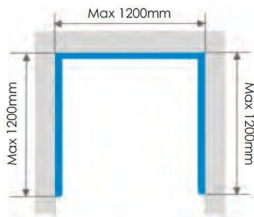

Pack B

PACK B

Perfect for shower enclosures, walk ins or baths up to 1800mm

Pack includes:

- 2 x 1200mm postformed panels
- 1 x 600mm tongue & groove panel
- 3 x tubes neutral BB Complete
- 1 x tube colour match BB Complete

Pack C

PACK C

Perfect for large shower enclosures, walk ins or baths up to 2400mm

Pack includes:

- 2 x 1200mm postformed panels
- 1 x 1200mm tongue & groove panel
- 3 x tubes neutral BB Complete
- 1 x tube colour match BB Complete

Pack D

PACK D

Perfect for shower enclosures up to 1200mm

Pack includes:

- 2 x 1200mm postformed panels
- 1 x 1200mm tongue & groove panel
- 3 x tubes neutral BB Complete
- 1 x tube colour match BB Complete

Pack E

PACK E

Perfect for shower enclosures, walk ins or baths up to 1800mm

Pack includes:

- 2 x 1200mm postformed panels
- 1 x 1200mm tongue & groove panel
- 1 x 600mm tongue & groove panel
- 4 x tubes neutral BB Complete
- 1 x tube colour match BB Complete