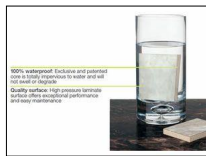

Manufacturer [Bushboard](#)

Description

Nuance laminate wall panelling kit by Bushboard - **Turin Marble - Ultra Matt**

Easy to Install

Nuance laminate panelling is an ideal alternative to tiling. Nuance panels can be cut and installed in a matter of hours. So if your planning a bathroom or wet room project then you can cut down on the disruption, mess and time taken compared to tiling. They can be used to panel out the shower area, the wall around the bath and even around the bath itself. The large format panels with postformed outer edges means there are no extrusions and few visible joints to distract the eye. The tongue and groove panels can be jointed with bespoke adhesives. This gives you joints that are 100% water tight and also virtually invisible to the eye.

100% Waterproof

Unlike some competitor paneling products, Bushboard Nuance laminate wall panelling is **100% waterproof**.

Bushboard Nuance panels are made with a patented core that is impervious to water. Add that to the high performance laminate surface, plus installation with Bushboard waterproof adhesive and sealant, and you have a shower area that is **guaranteed for 15 years** to cope with thousands of hours of showering.

Nuance is also unique because it doesn't need any trims or extrusions to help its performance. Its totally waterproof already, and without them you also get a superior looking finish.

Bushboard Nuance compared to Competitors (Why you shouldn't compare Nuance & competitor panels as 'like for like' products)

- **100% Waterproof** – unlike some competitor products the core is 100% waterproof and is **NOT** wood based.
- **Non-wood based core** - Panel will not swell if exposed to water, unlike some competitors MDF core based products. Especially true when competitor products are trimmed to size or drilled for fittings etc, the non-waterproof core is exposed.
- **Joints are almost invisible** – Unlike some competitor panels the joints in Nuance are almost invisible and require **NO unsightly joining strips or trims**. This helps to maintain the look of the panelling and creates one surface for easy cleaning, with less places for dirt to build up.
- **Curved post-formed finishing edge option** – Creates a neat and attractive finish to the panel at the outer edge. No trim required, unlike some competitor panels.
- **Can be used as a bath panel** – A highly effective, matching, solution in place of traditional bath panels. The 100% waterproof core will never swell like panels with a MDF or wood based core.

General Benefits of Bushboard Nuance Wall Panelling