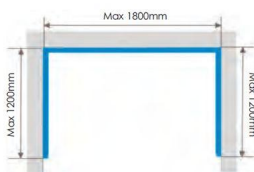

Pack C

PACK C

Perfect for large shower enclosures, walk ins or baths up to 2400mm

Pack includes:

- 2 x 1200mm postformed panels
- 1 x 1200mm tongue & groove panel
- 3 x tubes neutral BB Complete
- 1 x tube colour match BB Complete

Pack D

PACK D

Perfect for shower enclosures up to 1200mm

Pack includes:

- 2 x 1200mm postformed panels
- 1 x 1200mm tongue & groove panel
- 3 x tubes neutral BB Complete
- 1 x tube colour match BB Complete

Pack E

PACK E

Perfect for shower enclosures, walk ins or baths up to 1800mm

Pack includes:

- 2 x 1200mm postformed panels
- 1 x 1200mm tongue & groove panel
- 1 x 600mm tongue & groove panel
- 4 x tubes neutral BB Complete
- 1 x tube colour match BB Complete

Pack F

PACK F

Perfect for large shower enclosures, walk ins or baths up to 2400mm

Pack includes:

- 2 x 1200mm postformed panels
- 2 x 1200mm tongue & groove panel
- 4 x tubes neutral BB Complete
- 1 x tube colour match BB Complete