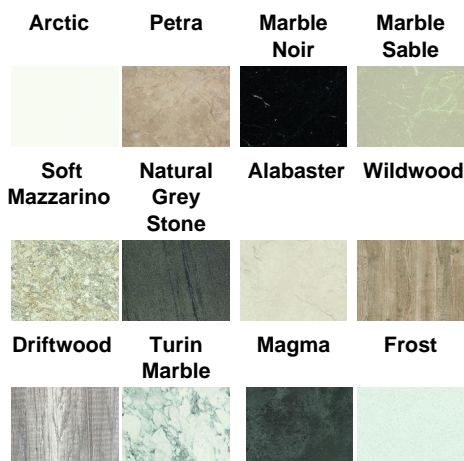

At a Glance:

- **Width 1200mm**
- **Height 2420mm**
- **Thickness 11mm**
- Quicker and easy to install than tiles
- Easy maintenance
- Almost invisible joints - no need for joining or finishing strips
- 100% waterproof unlike other boards that have a wood core that can swell if compromised
- Works perfectly with a flush fitting wet room / shower tray to create a wet room area
- 15 year guarantee if installed using BB Complete adhesive

Please note:

Patterns are not designed to match across tongue and groove joints.

For ideas of what can be achieved with Bushboard Nuance laminate wall panelling, visit the: [Bushboard Nuance Ideas Gallery](#)

Colours & Finishes:

Please note:
Patterns are not designed to match across tongue and groove joints.