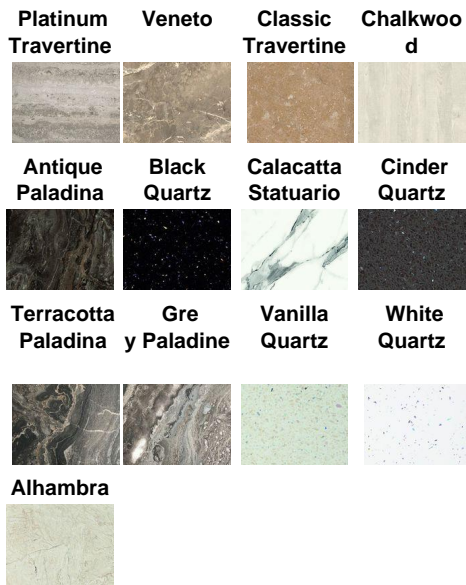

Please note:

Patterns are not designed to match across tongue and groove joints.

For ideas of what can be achieved with Bushboard Nuance laminate wall panelling, visit the: [Bushboard Nuance Ideas Gallery](#)

Colours & Finishes:

Please note:
Patterns are not designed to match across tongue and groove joints.