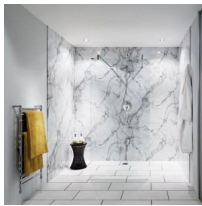

Tongue & Groove Plan

Rating: Not Rated Yet

Price

Base price with tax £265.55

Sales price £212.44

Discount £-53.11

Tax amount £35.41

[Ask a question about this product](#)

Manufacturer [Bushboard](#)

Description

Nuance laminate tongue & groove wall panelling by Bushboard - 1200 x 2420h x 11mm

These panels have tongue and groove edges at either side to fix to other panels in the middle of a run. The