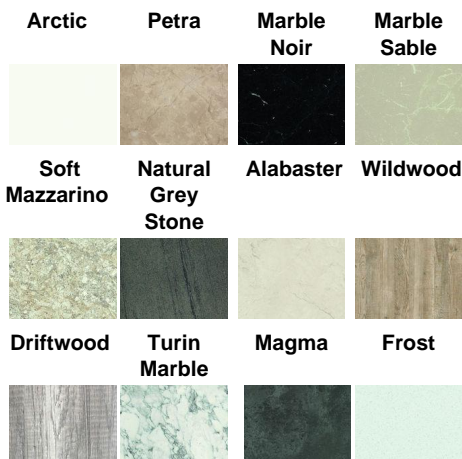

At a Glance:

- **Width 600mm**
- **Height 2420mm**
- **Thickness 11mm**
- Quicker and easy to install than tiles
- Easy maintenance
- Almost invisible joints - no need for joining or finishing strips
- 100% waterproof unlike other boards that have a wood core that can swell if compromised
- Works perfectly with a flush fitting wet room / shower tray to create a wet room area
- 15 year guarantee if installed using BB Complete adhesive

Please note:

Patterns are not designed to match across tongue and groove joints.

For ideas of what can be achieved with Bushboard Nuance laminate wall panelling, visit the: [Bushboard Nuance Ideas Gallery](#)

Colours & Finishes:

Please note:
Patterns are not designed to match across tongue and groove joints.