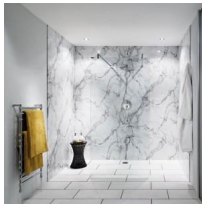

Tongue & Groove - 600mm Plan

2 Tongue and groove panels

Size 2420 x 600mm tongue and groove

Rating: Not Rated Yet

Price

Base price with tax £136.50

Sales price £109.20

Discount £-27.30

Tax amount £18.20

[Ask a question about this product](#)

Manufacturer [Bushboard](#)

Description

Nuance laminate tongue & groove wall panelling by Bushboard - 600 x 2420h x 11mm

These panels have tongue and groove edges at either side to fix to other panels in the middle of a run. The