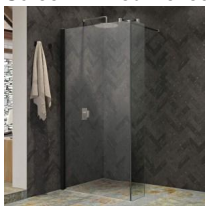

Screen - Fixed Deflector Panel

Return Panels - Hinged

Return Panels - Fixed