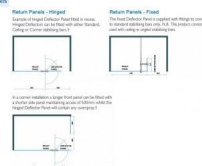

Right Panels - Fixed