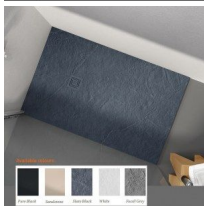

Merlyn Truestone Textured Shower Tray Rectangular - 1200 x 800 x 30mm

Merlyn Truestone Textured Shower Tray Rectangular

TrueStone Trays

Rectangular Tray	Rect. Height (mm)	Rect. Length (mm)
1200x800	200	800
1200x800	250	800
1200x800	270	800
1400x800	300	800
1500x800	300	800
1500x800	400	800
1600x800	400	800
1600x800	450	800
1700x800	500	800
1700x800	500	850

Description

Shower Tray Size: 1200 x 800 x 30mm

The Merlyn Truestone shower tray is a luxurious textured slate effect shower tray which is also available for flush fitting to the surrounding floor, creating a walk in wet environment. Available in a range of five stunning colours and in rectangular, square, quadrant and offset quadrant shapes across numerous sizes.

- Ultra slim: only 30mm in height
- Handcrafted from high grade stone resin
- 5 colour options - Pure Black, Sandstone, Slate Black, White & Fossil Grey
- Intergrated discreet waste cover
- Luxurious textured finish
- Can fitted on or flush with the floor
- Includes 90mm fast flow waste -capacity 29L/Min
- Manufactured in accordance with EN14527
- Shower tray 5 year guarantee