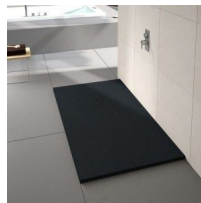

Merlyn Truestone Textured Shower Tray Rectangular - 1200 x 800 x 30mm

Merlyn Truestone Textured Shower Tray Rectangular

TrueStone Trays

Rectangular Tray	Rect. Height (mm)	Rect. Length (mm)
1200x800	200	800
1200x800	250	800
1200x800	270	800
1400x800	300	800
1500x800	300	800
1500x800	400	800
1600x800	400	800
1600x800	450	800
1700x800	500	800
1700x800	500	850

Description

Shower Tray Size: 1200 x 800 x 30mm

The Merlyn Truestone shower tray is a luxurious textured slate effect shower tray which is also available for flush fitting to the surrounding floor, creating a walk in wet environment. Available in a range of five stunning colours and in rectangular, square, quadrant and offset quadrant shapes across numerous sizes.

- Ultra slim: only 30mm in height
- Handcrafted from high grade stone resin
- 5 colour options - Pure Black, Sandstone, Slate Black, White & Fossil Grey
- Intergrated discreet waste cover
- Luxurious textured finish
- Can fitted on or flush with the floor
- Includes 90mm fast flow waste -capacity 29L/Min
- Manufactured in accordance with EN14527
- Shower tray 5 year guarantee