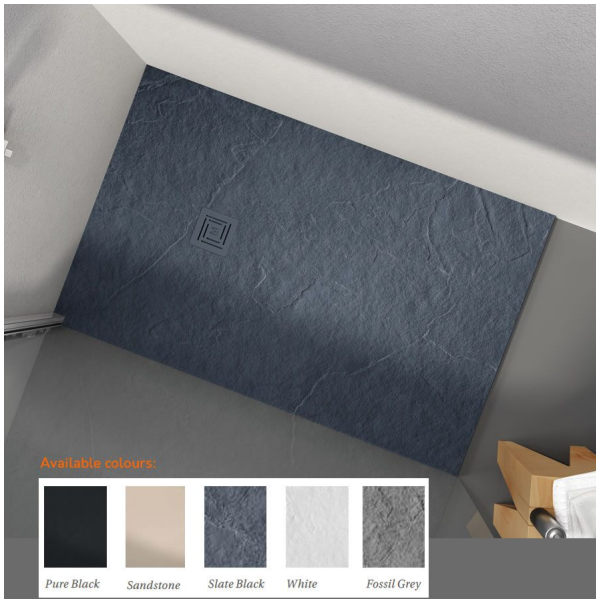

Merlyn Truestone Textured Shower Tray Rectangular - 1200 x 800 x 30mm

Merlyn Truestone Textured Shower Tray Rectangular

TrueStone Trays

Rectangular Tray	Rect. Height (mm)	Rect. Length (mm)
1200x800	200	800
1200x800	250	800
1200x800	270	800
1400x800	300	800
1500x800	300	800
1500x800	400	800
1600x800	400	800
1600x800	450	800
1700x800	500	800
1700x800	500	850

Description

Shower Tray Size: 1200 x 800 x 30mm

The Merlyn Truestone shower tray is a luxurious textured slate effect shower tray which is also available for flush fitting to the surrounding floor, creating a walk in wet environment. Available in a range of five stunning colours and in rectangular, square, quadrant and offset quadrant shapes across numerous sizes.

Beautifully handcrafted and ultra-low slate effect shower trays, elegant in appearance and luxurious to touch. These Merlyn Truestone shower trays will bring an element of natural beauty and a truly designer finish to your bathroom or wet room.

- Ultra slim: only 30mm in height
- Handcrafted from high grade stone resin
- 5 colour options - Pure Black, Sandstone, Slate Black, White & Fossil Grey
- Intergrated discreet waste cover
- Luxurious textured finish
- Can fitted on or flush with the floor
- Includes 90mm fast flow waste -capacity 29L/Min
- Manufactured in accordance with EN14527
- Shower tray 5 year guarantee