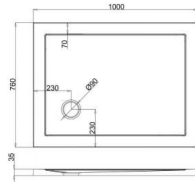

Zamori Rectangle Shower Tray 1000 x 760 Anti-Bacterial

1000 x 760 Shower Tray - White

Rating: Not Rated Yet

Price

Base price with tax £180.00

Sales price £144.00

Discount £-36.00

Tax amount £24.00

At a Glance:

- 1000 x 760 x 35mm
- 90mm waste diameter
- Underside of tray pre-marked for fitting of feet (if required)
- Resists Chipping
- Lightweight but extremely strong
- Easy to fit
- anti-bacterial as standard
- Fit in one of three ways (in floor, on floor, raised)
- 10 years guarantee (domestic use, 1 year non domestic)

Flexible Installation:

There are a three ways you can install your shower tray:

On Floor:

The super thin Zamori trays are only 35mm high which gives a modern, minimalist appearance to even the simplest and most cost effective installation method.

Sunken In Floor:

The low 35mm height allows the tray to be sunk into the floor so that the upper surface is level with the floor. The framed rim still allows good water retention to avoid water seepage, especially when combined with the self cleaning Vortex high flow shower waste (which clears up to 30 litres of water per minute).