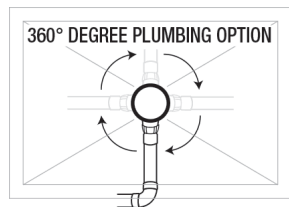

Optional Anti Slip Coating - Selected Tray Sizes Only:

Ideally suited to families with young children and those who just want to feel confident on their feet while in the shower, this unique patented technology ensures a lifetime of underfoot confidence when showering.

Unlike other anti-slip technologies which are applied on top of the surface of the tray after manufacture and wear away over time, our patented anti-slip surface is integrated directly into the shower tray at time of manufacture, meaning it never wears away and will last as long as the shower tray. What's more, because it's actually part of the tray's surface, cleaning it is as simple as cleaning the shower tray.

The TM25 Anti-Slip range offers a permanent guaranteed solution. When independently tested to the British standard 7976-2 slip test, the patent protected surface provided almost twice the bathroom industry standard of slip resistance.

The anti-slip option is available on selected sizes of the Elementary and Symmetry shower trays.