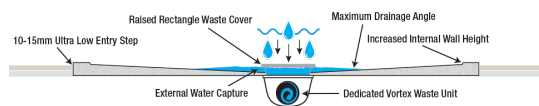

Optional Anti Slip Coating - Selected Tray Sizes Only:

Ideally suited to families with young children and those who just want to feel confident on their feet while in the shower, this unique patented technology ensures a lifetime of underfoot confidence when showering.

Unlike other anti-slip technologies which are applied on top of the surface of the tray after manufacture and wear away over time, our patented anti-slip surface is integrated directly into the shower tray at time of manufacture, meaning it never wears away and will last as long as the shower tray. What's more, because it's actually part of the tray's surface, cleaning it is as simple as cleaning the shower tray.

The TM25 Anti-Slip range offers a permanent guaranteed solution. When independently tested to the British standard 7976-2 slip test, the patent protected surface provided almost twice the bathroom industry standard of slip resistance.

The anti-slip option is available on selected sizes of the Elementary and Symmetry shower trays.