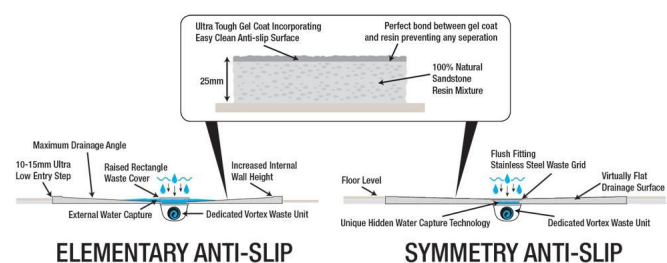

Anti slip Features & Benefits:

- Patent protected unique surface built into surface of tray
- Market leading Anti-Slip rating – almost twice the industry standard
- Lifetime Anti-slip guarantee. No need to repair or replace surface later
- Easy to clean surface
- Hand made in UK
- Suitable for all users
- Suitable for all domestic applications, hotels and commercial contracts
- Comfortable under foot