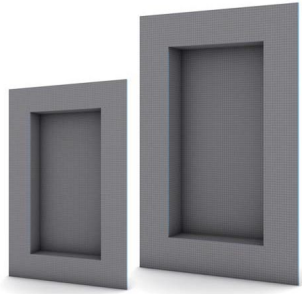

wedi Sanwell preformed wall niche 20/40 Frame width 10mm

wedi Sanwell preformed wall niche

Rating: Not Rated Yet

Price

Base price with tax £108.34

Sales price £102.92

Discount £-5.42

Tax amount £17.15

[Ask a question about this product](#)

Manufacturer [wedi](#)

Description

The **wedi Sanwell niches** create additional shelf spaces in the shower and bathroom. They offer space for a multitude of shower products or individual decorating ideas. Furthermore, they are available in a variety of formats and are compatible with the standard wedi system solutions.

They are perfect, aesthetically pleasing storage solutions for wet rooms, bathrooms and showers. They provide an easy to maintain storage space for shower accessories, whilst providing a decorative element, without compromising on floor space. Sandwell wall niches interlock with all other wedi elements.

Dimensions:

Niche, 20 / 40, **Frame width 10mm**

Length (Interior dimensions / Exterior dimensions) 234 / 454mm

Width (Interior dimensions / Exterior dimensions) 434 / 654mm

Depth (Interior dimensions / Exterior dimensions) 100 / 112.5mm