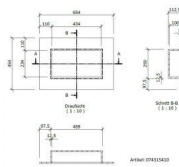

Rating: Not Rated Yet

Price

Base price with tax £108.34

Sales price £102.92

Discount £-5.42

Tax amount £17.15

[Ask a question about this product](#)

Manufacturer [wedi](#)