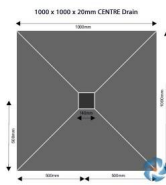

Wet Room Walk In Shower Tray & Drain - CENTRE DRAIN - 1000 x 1000mm

Rating: Not Rated Yet

Price

Base price with tax £204.00

Sales price £204.00

Discount

Tax amount £34.00

[Ask a question about this product](#)

Manufacturer [Wetrooms Online](#)

Description

SPECIFICATION

- 1000 x 1000 x 20mm