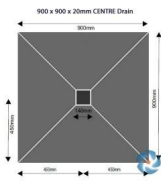

Wet Room Walk In Shower Tray & Drain - CENTRE DRAIN - 900 x 900mm

Rating: Not Rated Yet

Price

Base price with tax £160.00

Sales price £160.00

Discount

Tax amount £26.67

[Ask a question about this product](#)

Manufacturer [Wetrooms Online](#)

Description

SPECIFICATION

- 900 x 900 x 20mm