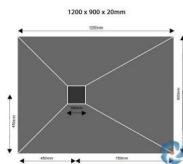

Wet Room Walk In Shower Tray Kit - OFFSET DRAIN - 1200 x 900 x 20mm

Wet Room Kit - Offset Drain

Optional Tanking, Fixing & Sealing Kit

Optional QUADRA drain cover

Rating: Not Rated Yet

Price

Base price with tax £239.00

Sales price £239.00

Discount

Tax amount £39.83

[Ask a question about this product](#)

Manufacturer [Wetrooms Online](#)

Description

SPECIFICATION

- 1200 x 900 x 20mm
- OFFSET DRAIN
- UNDER-SUPPORT REQUIRED
- COMPLETE WITH DRAIN & TANKING
- TRIMABLE BY 50MM OFF EACH EDGE
- 20 YEAR GUARANTEE

Choice of 300mm, 400mm, 500mm, 600mm, 700mm, 760mm, 800mm, 900mm, 1000mm, 1100mm, 1200mm, 1400mm or 1600mm length shower screens

- Easy clean finish
- 2000mm high, 8mm thick
- Wall fixing profile supplied (chrome finish)
- Adjustable bracing bar supplied with screens 700mm & over (1m, chrome finish)
- Adjustment for secure and easy fixing

Screen sizes are nominal. All panels are undersized by 31mm to allow for tiling when fitting to shower trays.