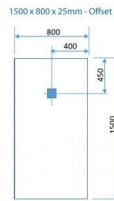

Wet Room Walk In Shower Tray Kit - OFFSET DRAIN - 1500 x 800 x 25mm

Wet Room Kit - Offset Drain