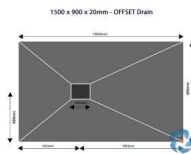

Wet Room Walk In Shower Tray Kit - OFFSET DRAIN - 1500 x 900 x 25mm

Wet Room Kit - Offset Drain

Optional Tanking, Fixing & Sealing Kit

Optional QUADRA drain cover

Rating: Not Rated Yet

Price

Base price with tax £315.00

Sales price £315.00

Discount

Tax amount £52.50

[Ask a question about this product](#)

Manufacturer [Wetrooms Online](#)

Description

SPECIFICATION

- **1500 x 900 x 25mm**
- **OFFSET DRAIN**
- **UNDER-SUPPORT REQUIRED**
- **COMPLETE WITH DRAIN & TANKING**
- **TRIMABLE BY 50MM OFF EACH EDGE**
- **20 YEAR GUARANTEE**

Choice of 300mm, 400mm, 500mm, 600mm, 700mm, 760mm, 800mm, 900mm, 1000mm, 1100mm, 1200mm, 1400mm or 1600mm length shower screens

- Easy clean finish
- 2000mm high, 8mm thick
- Wall fixing profile supplied (chrome finish)
- Adjustable bracing bar supplied with screens 700mm & over (1m, chrome finish)
- Adjustment for secure and easy fixing

Screen sizes are nominal. All panels are undersized by 31mm to allow for tiling when fitting to shower trays.